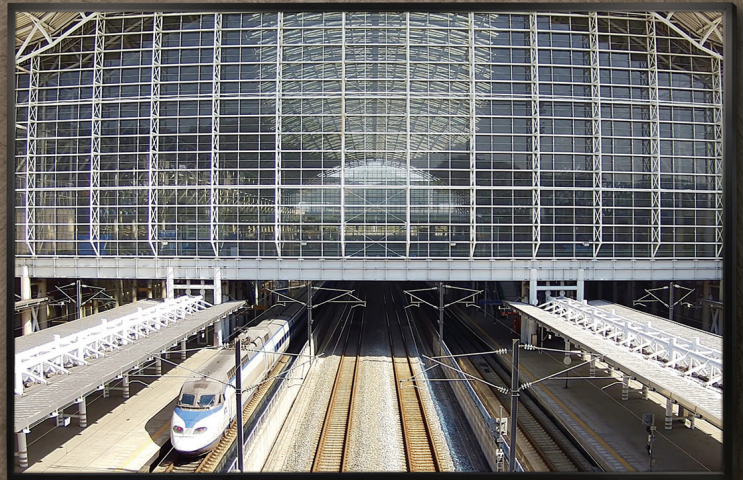

## A Different Kind of Masterpiece

Game Changing Creativity

Game Changing Clarity

IDIS image is from 4K video footage and may be slightly distorted.

# IDIS SUPER 4K

Cost Effective

Stable and Secure

Future Proof

The IDIS 4K Total Solution provides a high performance mix of 4K technology, all designed, developed, and manufactured in-house. IDIS delivers sharper, more accurate surveillance for powerful image analysis.